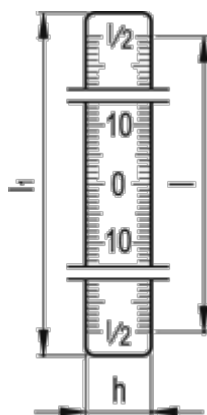

Data Sheet

Article number: 20760300
Description: E+G Rulers
GN 711-KUS 300-S-M

Measures

g	= 2
h	= 11
l	= 300
l1	= 308
Material thickness	= 0.3